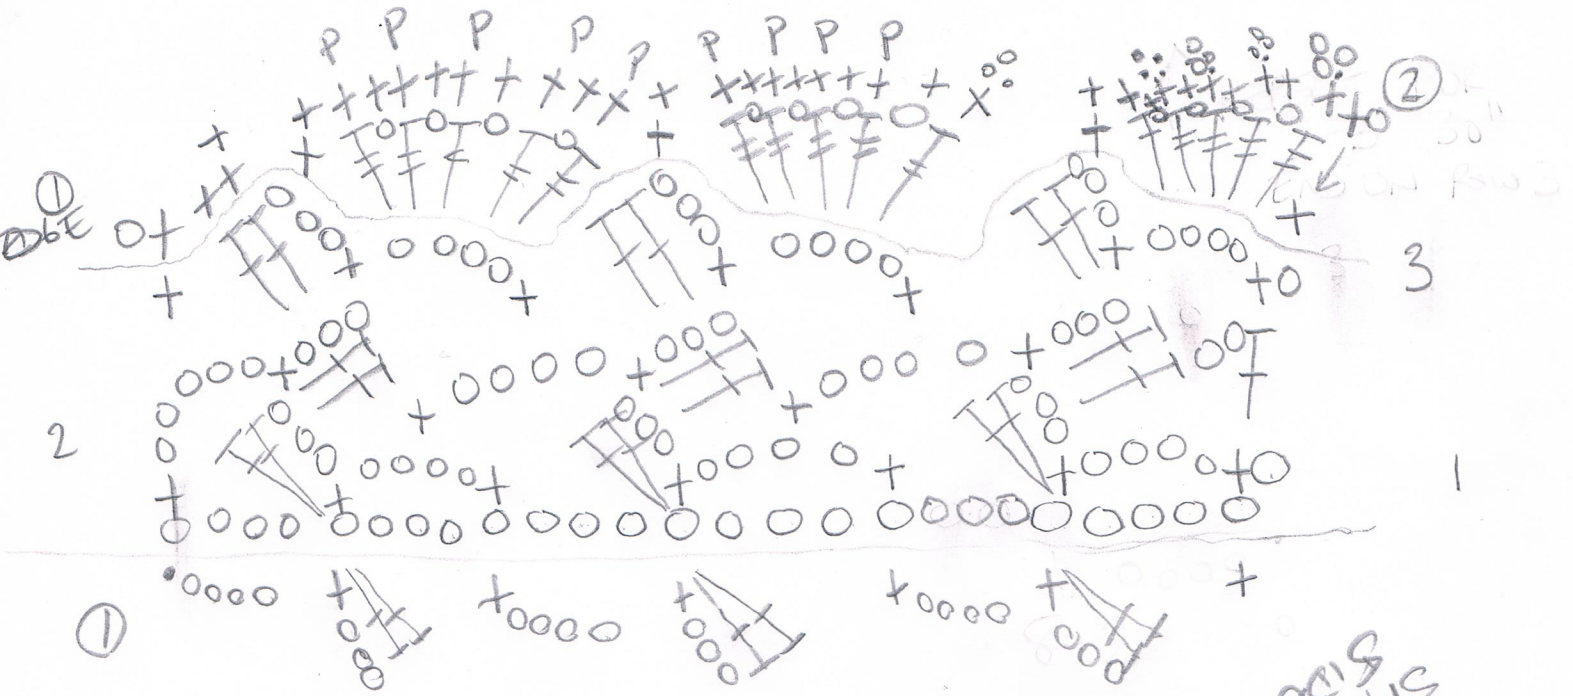

SIDE 1

MULTIPLE 8+2

EDGE IS SAME

SAME SIDE 2-3
-30" L