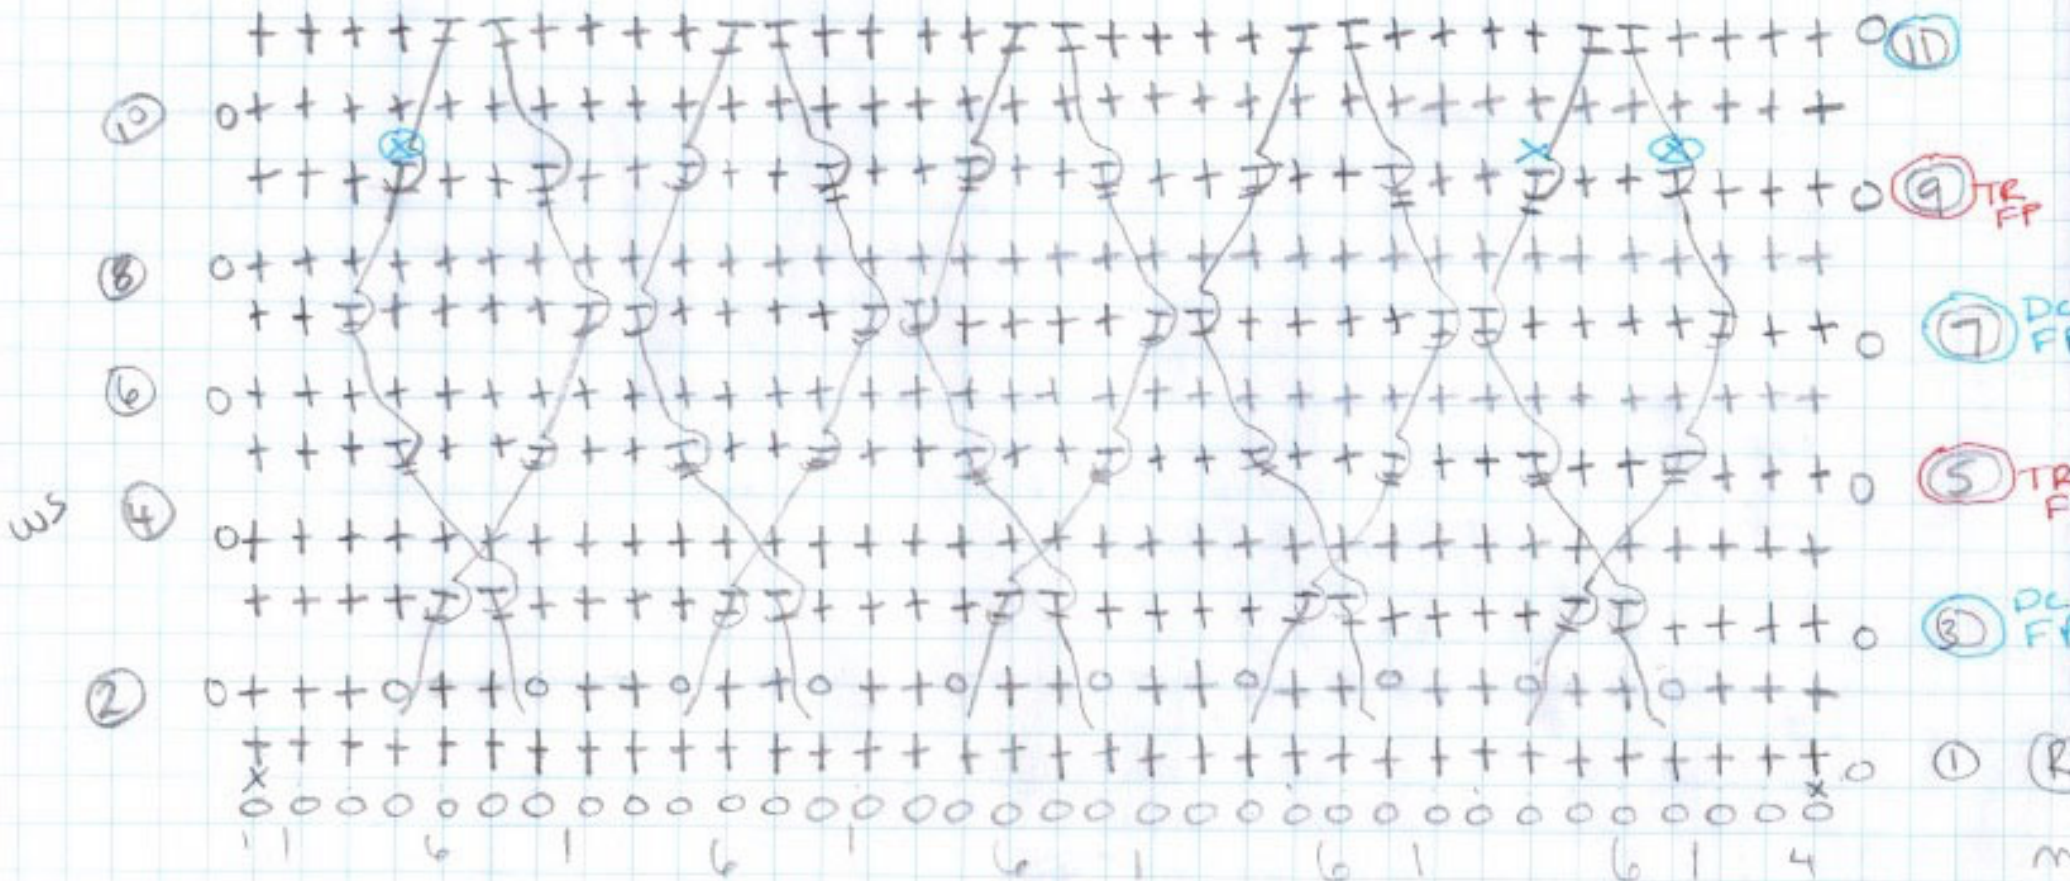

CABLE YOUR LOVE CENTER PANEL

REPEAT ROWS 4-11

MULTIPLES OF 6+5

345TS