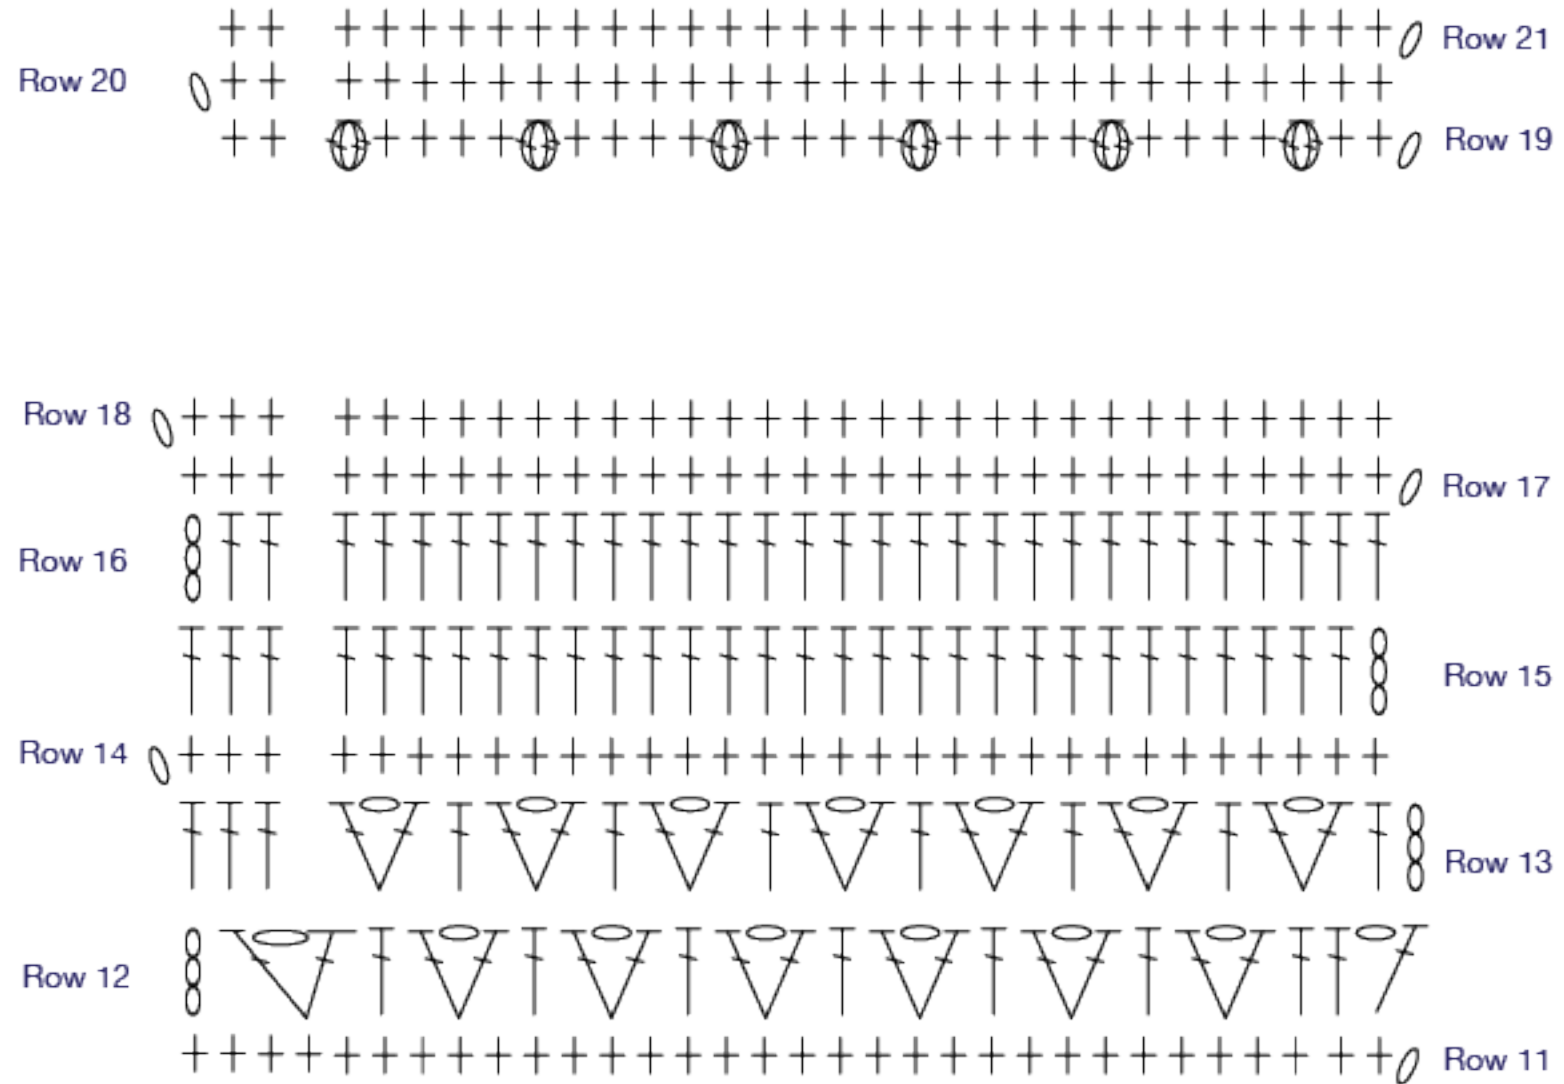

Christmas Morning Striped Throw

Chart created for tutorial purposes. Rows 11 - 21.

This pattern works for starting chain 141. Due to multiple stitch combinations, the chart is drawn in sections as the repeating across differs per section.