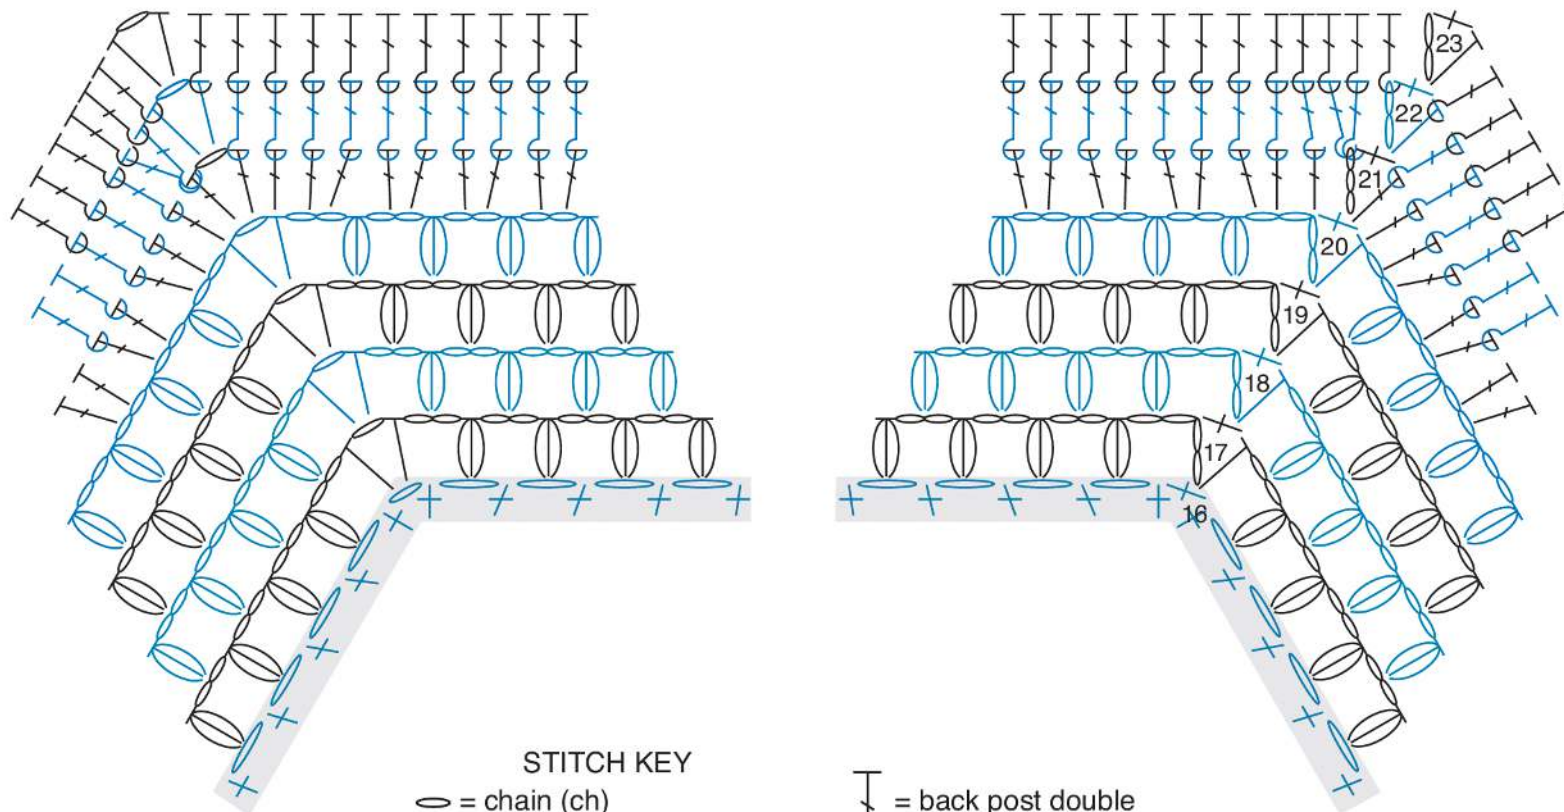

Study of Planet Earth Afghan

©2019 The Crochet Crowd, Michael Sellick

Chart III

STITCH KEY

○ = chain (ch)

⊥ = single crochet (sc)

⊥ = half double crochet (hdc)

⊥ = double crochet (dc)

⊥ = back post double
crochet (dcbp)

⊥ = bean stitch (bean st)