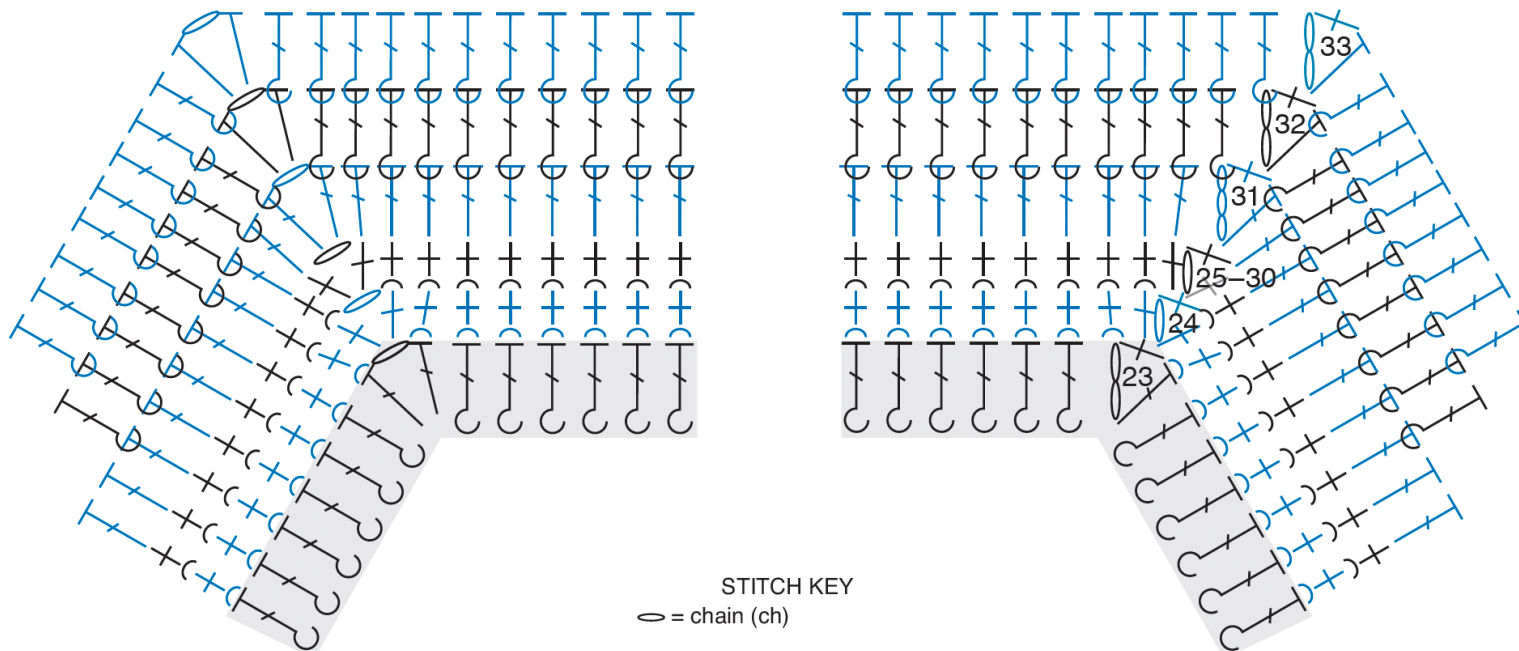

Study of Planet Earth Afghan

©2019 The Crochet Crowd, Michael Sellick

Chart IV

STITCH KEY

- = chain (ch)
- ⊕ = single crochet (sc)
- ⊥ = half double crochet (hdc)
- ⊥ = double crochet (dc)
- ⊥ = back post double
crochet (dcbp)
- ⌋ = work in back loops only