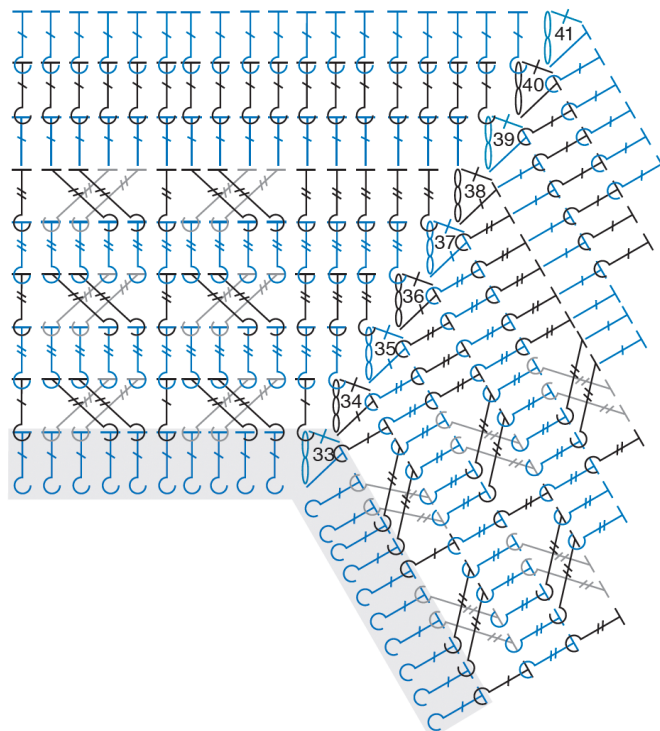

Study of Planet Earth Afghan

©2019 The Crochet Crowd, Michael Sellick

Chart V

- STITCH KEY
- = chain (ch)
 - ⊥ = single crochet (sc)
 - ⊥ = double crochet (dc)
 - ⊥ = back post double crochet (dcbp)
 - ⊥ = front post treble crochet (trfp)
 - ⊥ = back post treble crochet (trbp)