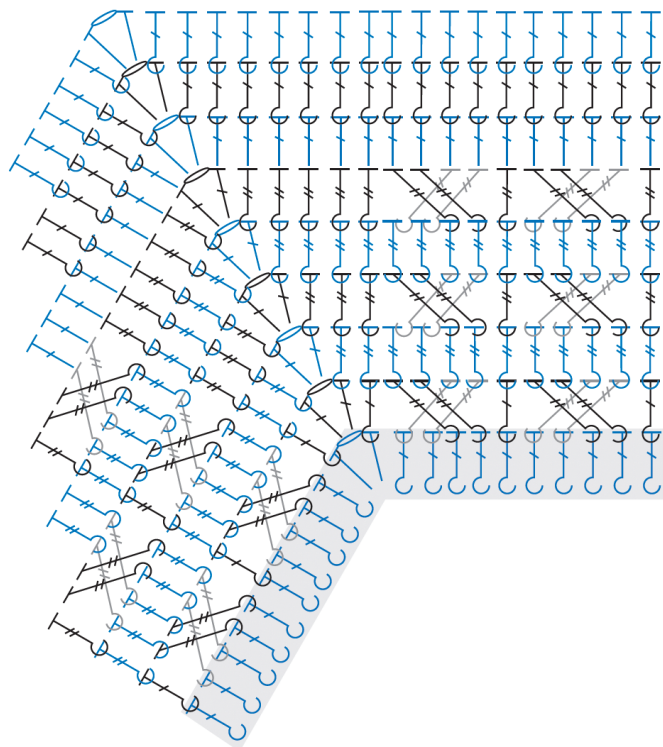

Study of Planet Earth Afghan

©2019 The Crochet Crowd, Michael Sellick

Chart V

- STITCH KEY
- = chain (ch)
 - ⊥ = single crochet (sc)
 - ⊥ = double crochet (dc)
 - ⊥ = back post double crochet (dcbp)
 - ⊥ = front post treble crochet (trfp)
 - ⊥ = back post treble crochet (trbp)