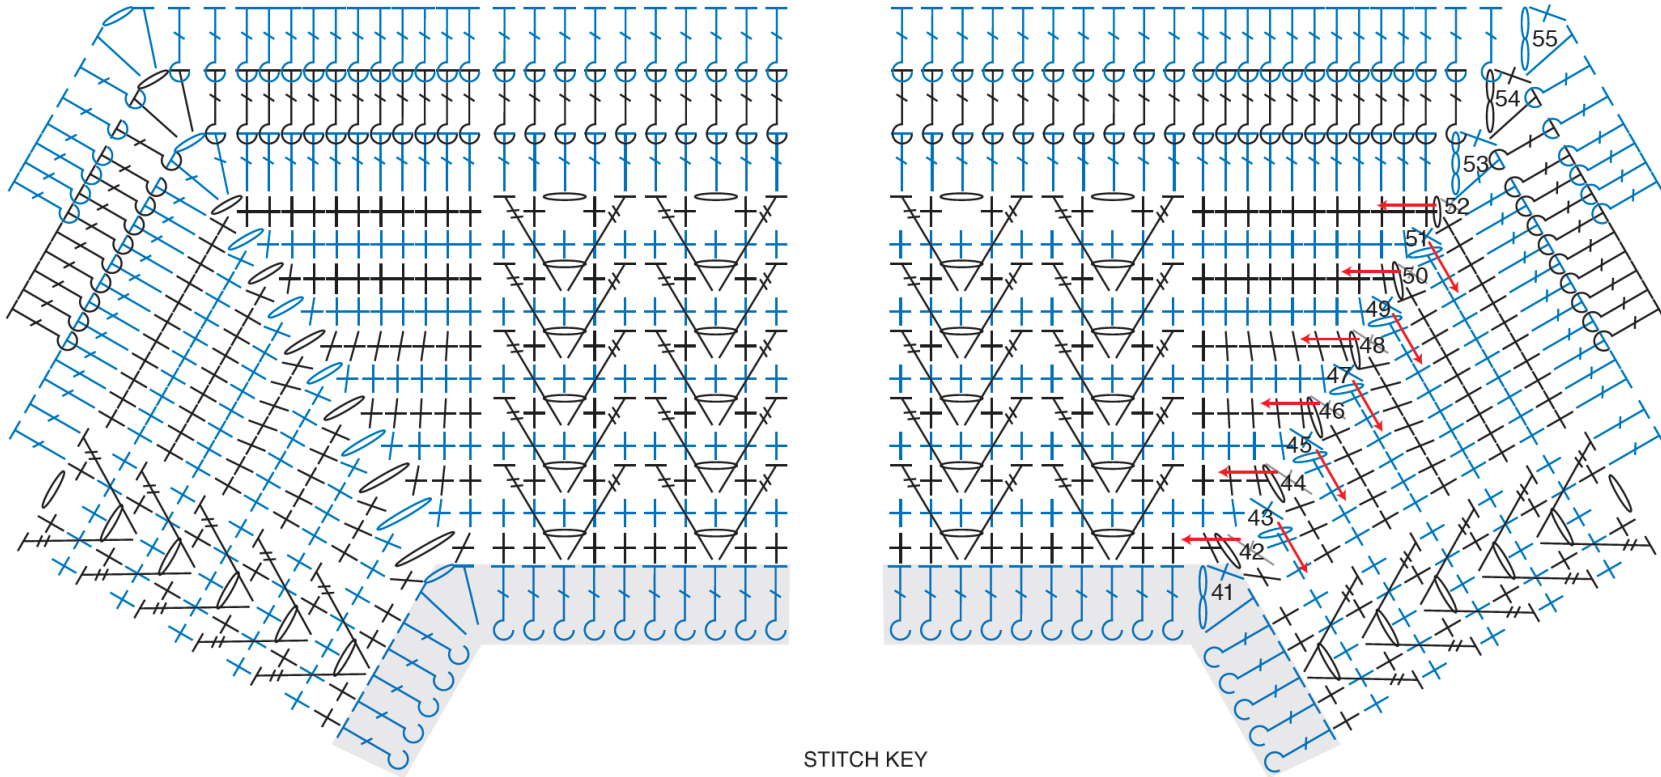

# Study of Planet Earth Afghan

©2019 The Crochet Crowd, Michael Sellick

## Chart VI

### STITCH KEY

- = chain (ch)
- + = single crochet (sc)
- ┆ = double crochet (dc)
- ┆ = treble crochet (tr)
- ┆ = back post double crochet (dcbp)