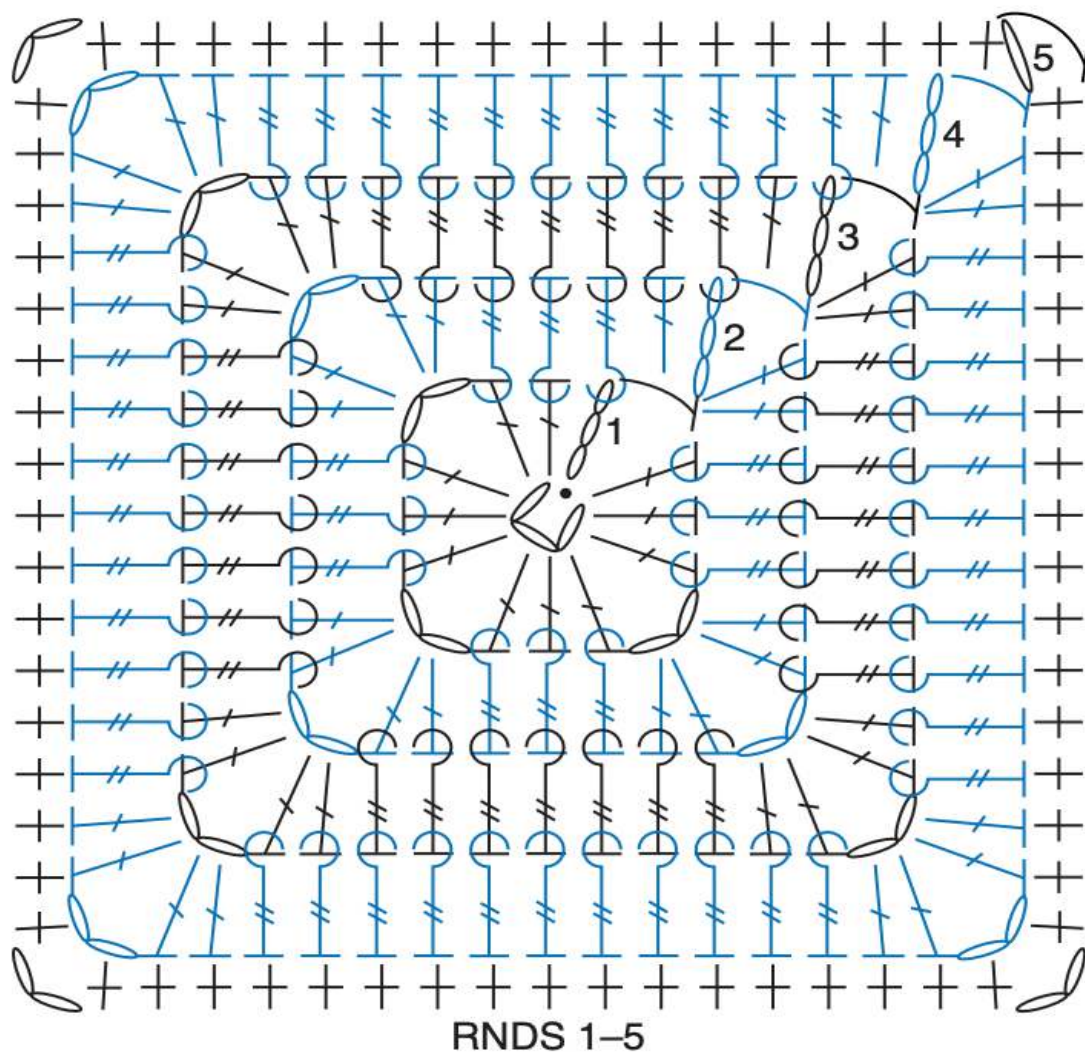

Crochet Study of Texture

©2017 The Crochet Crowd, Michael Sellick

- = chain (ch)
- = slip stitch (sl st)
- † = single crochet (sc)
- ┆ = half double crochet (hdc)
- ┆ = double crochet (dc)
- ┆ = treble crochet (tr)
- ┆ = backpost treble crochet (trbp)
- ┆ = front post treble crochet (trfp)