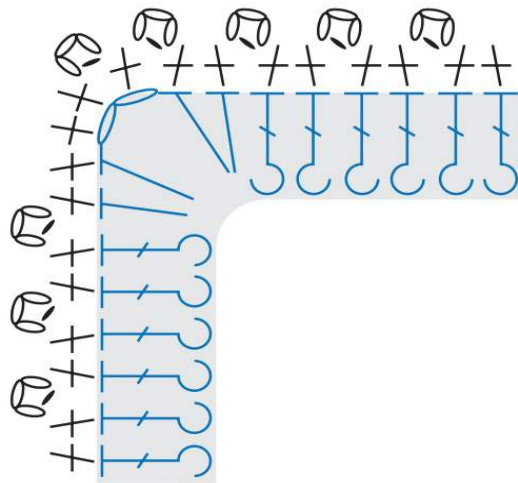

Crochet Study of Texture

©2017 The Crochet Crowd, Michael Sellick

WEEK 8

RND 55

STITCH KEY

- = chain (ch)
- = slip stitch (sl st)
- † = single crochet (sc)
- ⦿ = Picot