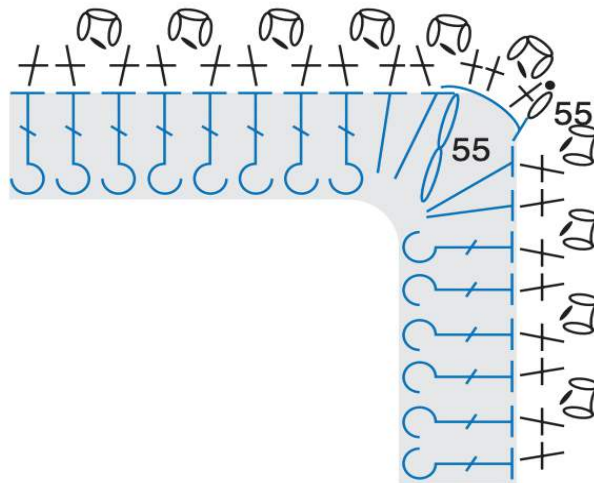

Crochet Study of Texture

©2017 The Crochet Crowd, Michael Sellick

WEEK 8

RND 55

STITCH KEY

- = chain (ch)
- = slip stitch (sl st)
- † = single crochet (sc)
- ⦿ = Picot