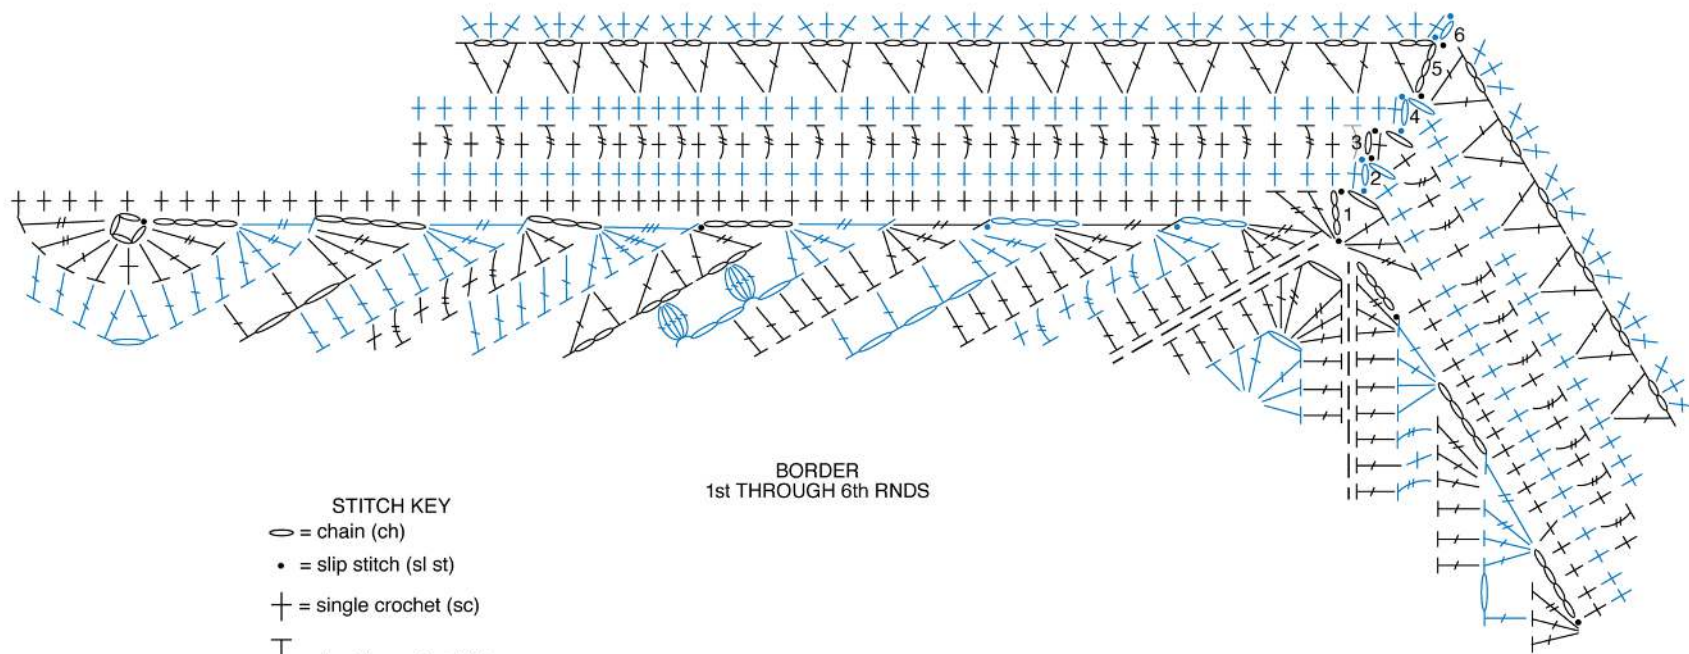

Crochet Study of Geometry

©2021The Crochet Crowd, Michael Sellick

BORDER
1st THROUGH 6th RNDs

STITCH KEY

- = chain (ch)
- = slip stitch (sl st)
- + = single crochet (sc)
- ┆ = double crochet (dc)
- ┆ = treble crochet (tr)
- ▽ = V-stitch (V-st)