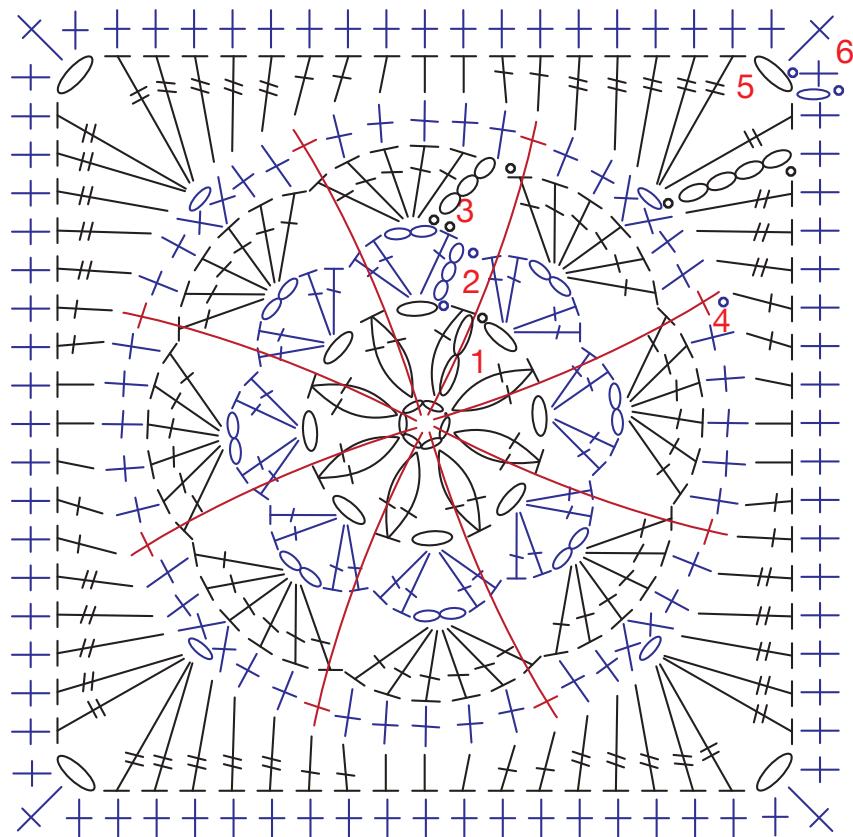

Tropical Flower Crochet Diagram

©2022 The Crochet Crowd, Michael Sellick - Tutorial Working Notes

Tropical Flower Scrubby

Pattern by Carolyn Calderon, Yarnspirations.com

Drawn by Michael Sellick

- Slip Stitch
- Chain
- † Single Crochet
- ┆ Half Double Crochet
- ┆ Double Crochet
- ┆ Treble Crochet
- ⌢ 2 dc-cl (2 double crochet cluster)
- ┆ Long sc (long single crochet)