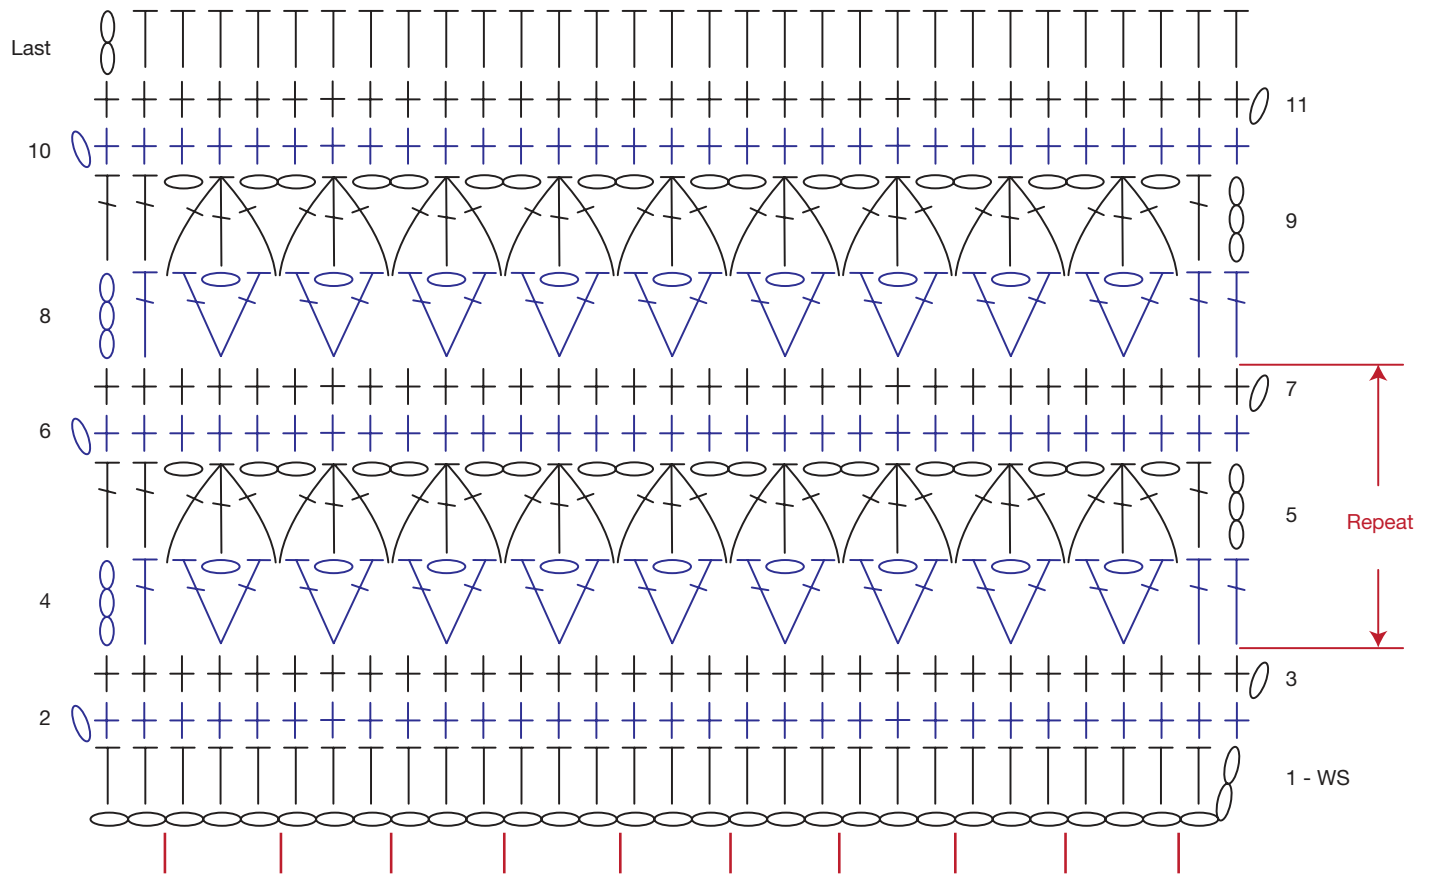

# Crochet Red Heart Neon Scarf

January 26, 2024

Drawn by Michael Sellick, designed by Michael Sellick

## Stitch Key

- Slip Stitch
- Chain
- ⊕ Single Crochet
- ⊥ Half Double Crochet
- ⊥ Double Crochet
- ⊥ V-Stitch (dc, ch 1, dc)
- ⊥ Special Dc3tog

Multiple is 3 chs + 5