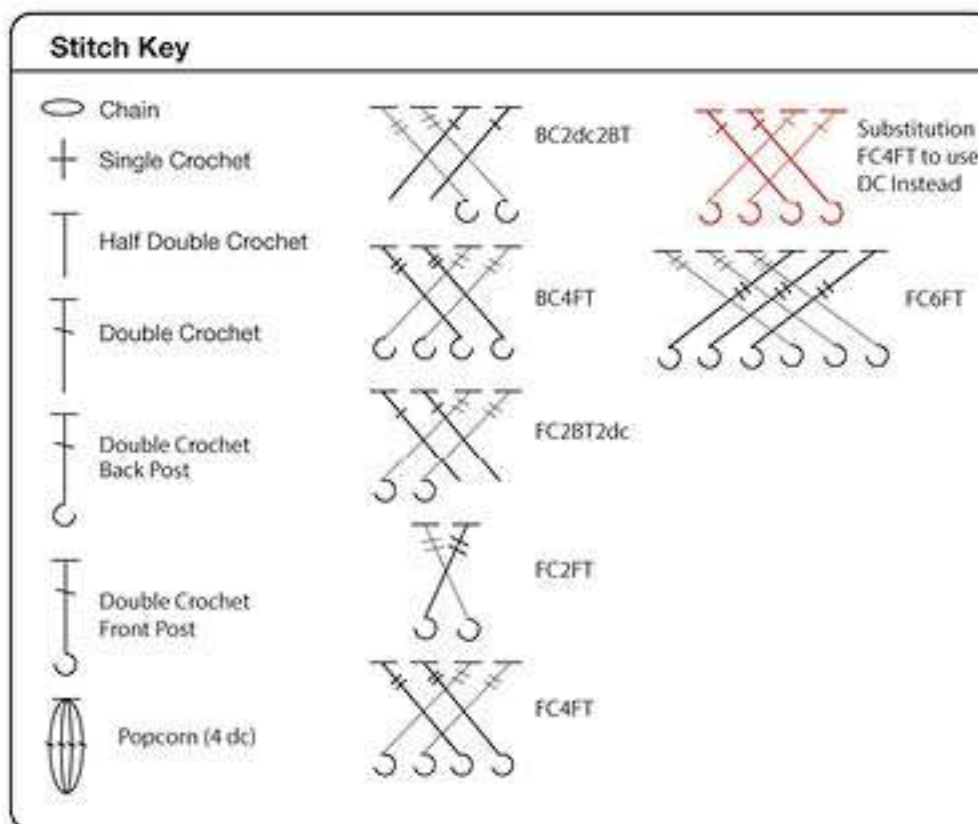

LATTICE WEAVE THROW CROCHET DIAGRAM

Revised Jan 2, 2023

Design by Mary Jane Protus on Yarnspirations.com
Crochet Diagram by Michael Sellick from The Crochet Crowd

For educational purposes, I have made the diagram for the entire span of the throw. You will notice the cable and lattice sections are identical to each other. There four sheets, print them out, cut at the line and splice them together with tape or stapler.