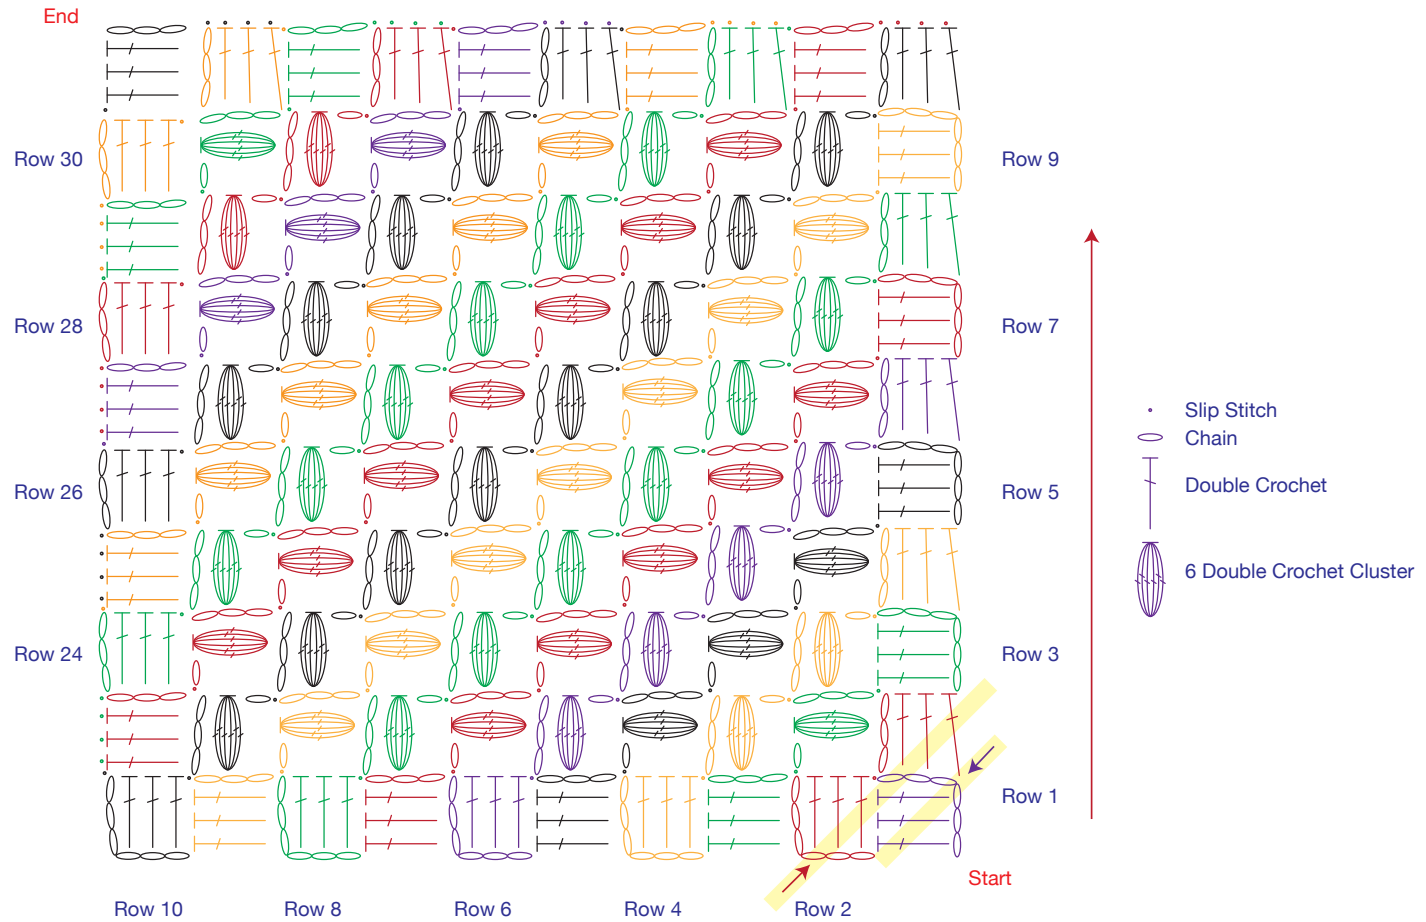

## 6 Double Crochet Cluster Corner to Corner

Designed by Mikey. Shown as Rectangle.

Crochet Diagram by Michael Sellick from The Crochet Crowd

March 13, 2023

As seen in the Inspired by Friendship Crochet Blanket, square version.

Reduced Sample - Inspired by Friendship, Complete 22 x 22 blocks