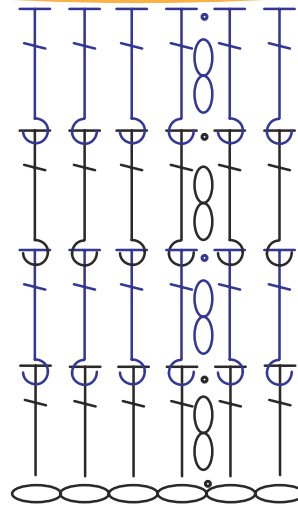

## Spiral Elf Hat

Crochet design and diagram by Michael Sellick.

September 15, 2023

**Brim Ch 64.**  
4.5 mm / G/6  
Double strand  
regular white yarn  
and white fluffy  
yarn.

Back Post

Front Post