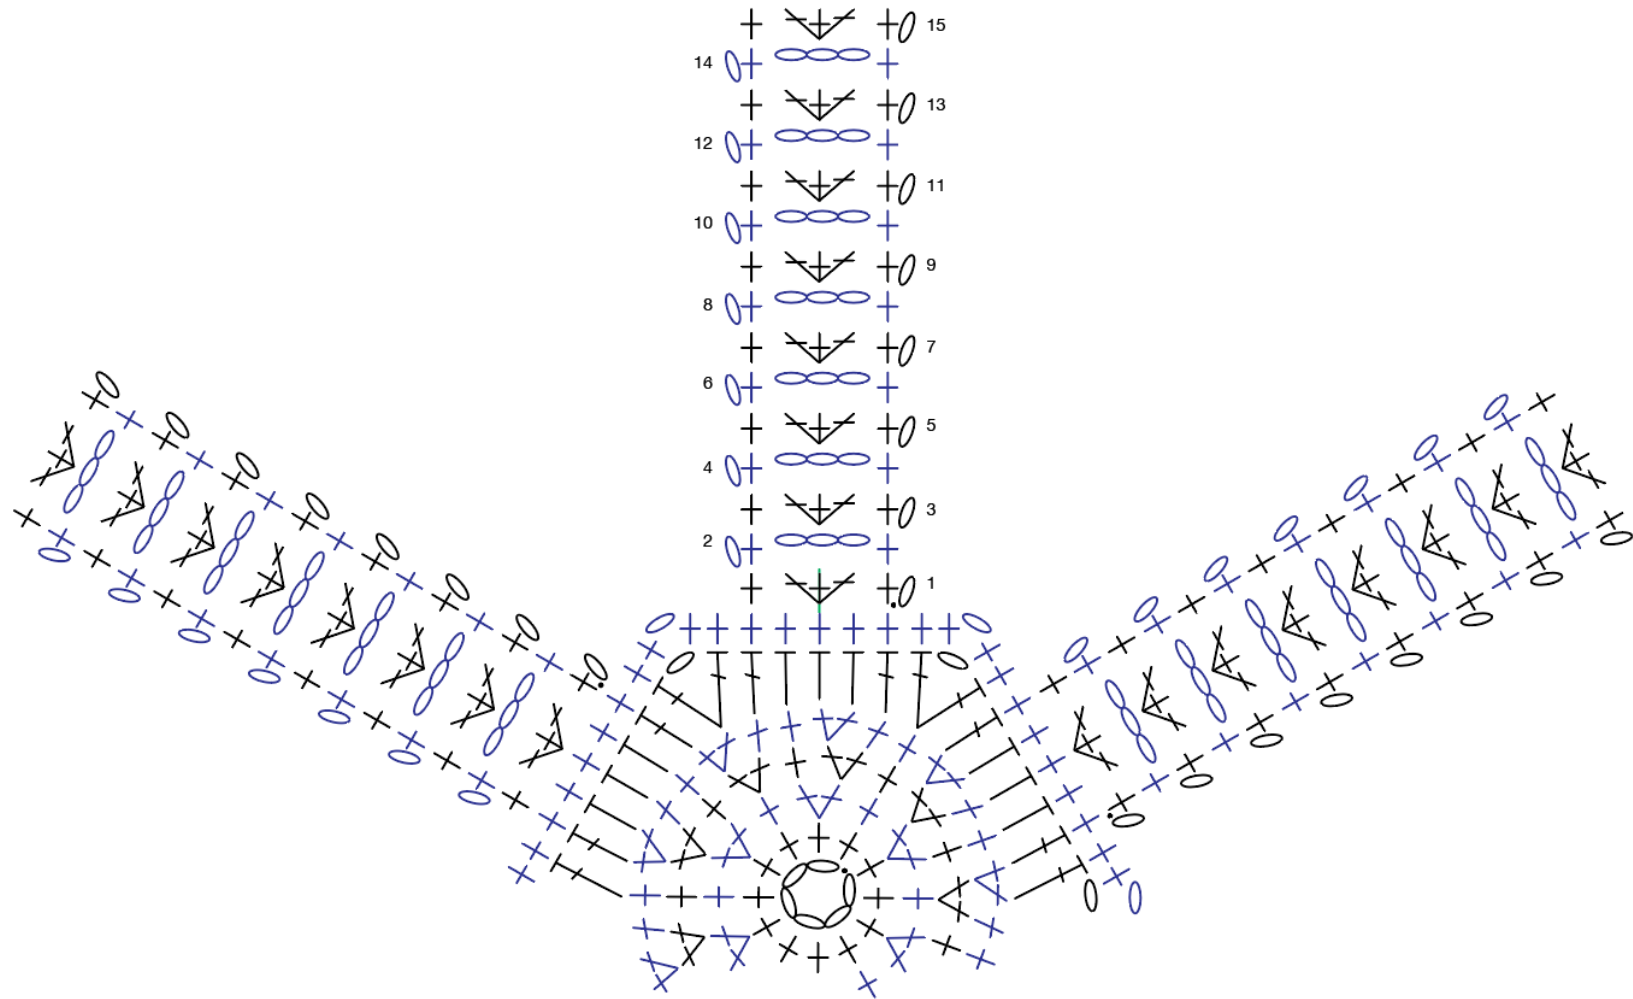

Basic Cookware Crochet Protector Pattern

April 9, 2024

Drawn by Michael Sellick, designed by Michael Sellick.

Stitch Key

- Slip Stitch
- Chain
- ⊕ Single Crochet
- ┆ Half Double Crochet
- ┆┆ Double Crochet
- ∇ 3 Single Crochet in Same Stitch / Space
- ✱ Single Crochet 2 Together

Middle

Basic Cookware Crochet Protector Pattern

April 9, 2024

Drawn by Michael Sellick, designed by Michael Sellick.

Arms

Basic Cookware Crochet Protector Pattern

April 9, 2024

Drawn by Michael Sellick, designed by Michael Sellick.