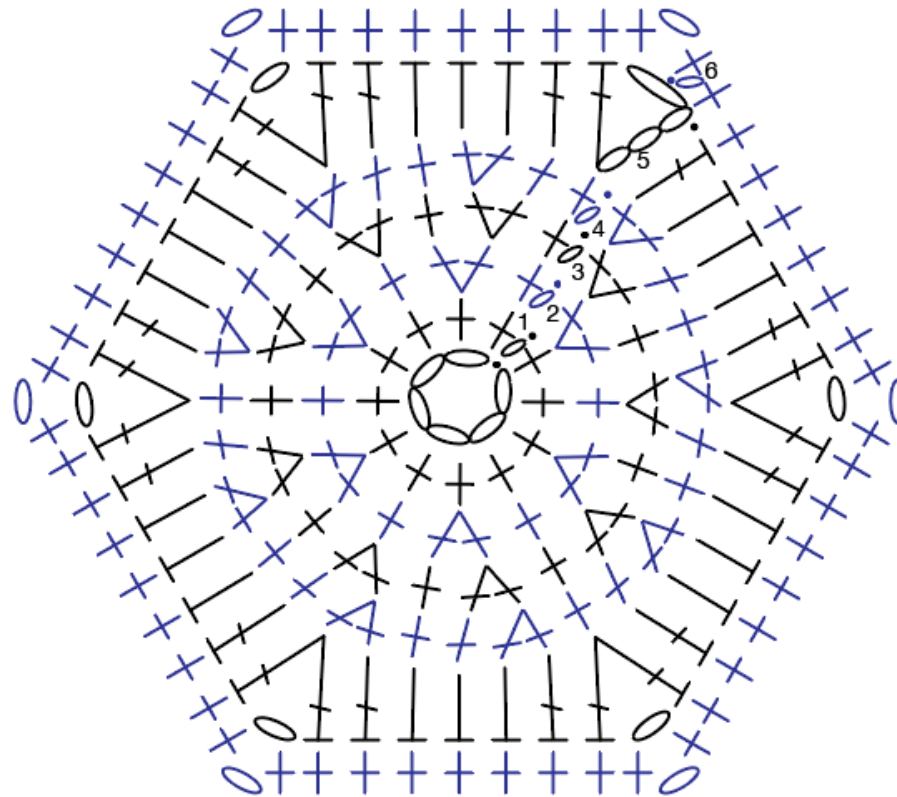

Basic Cookware Crochet Protector Pattern

April 9, 2024

Drawn by Michael Sellick, designed by Michael Sellick.

Stitch Key

- Slip Stitch
- Chain
- ⊕ Single Crochet
- ┆ Half Double Crochet
- ┆┆ Double Crochet
- ∇ 3 Single Crochet in Same Stitch / Space
- ✱ Single Crochet 2 Together

Middle

Basic Cookware Crochet Protector Pattern

April 9, 2024

Drawn by Michael Sellick, designed by Michael Sellick.

Arms

Basic Cookware Crochet Protector Pattern

April 9, 2024

Drawn by Michael Sellick, designed by Michael Sellick.