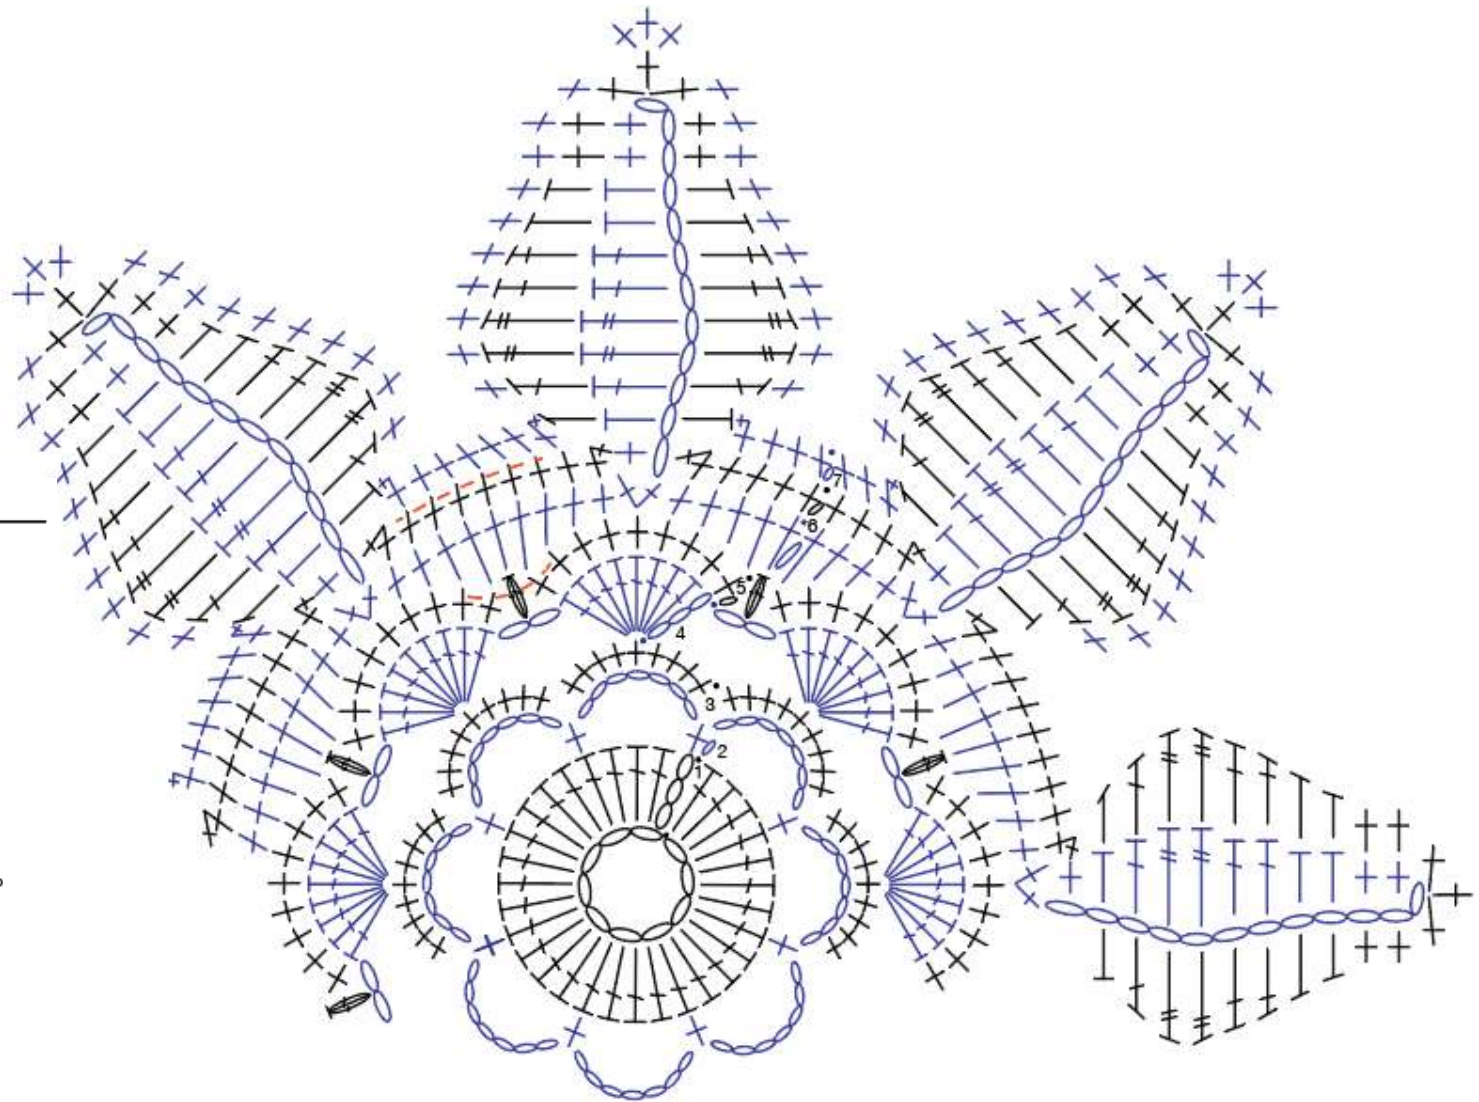

Fancy Cookware Crochet Protector Pattern

April 9, 2024

Drawn by Michael Sellick, designed by Michael Sellick.

Stitch Key

- Slip Stitch
- Chain
- + Single Crochet
- ⊥ Half Double Crochet
- ⊥ Double Crochet
- ≡ Treble Crochet
- ⊥ Popcorn (3 dc) Ch 1 to close.
- ✱ Single Crochet 2 Together
- - - Surface Overlay Around